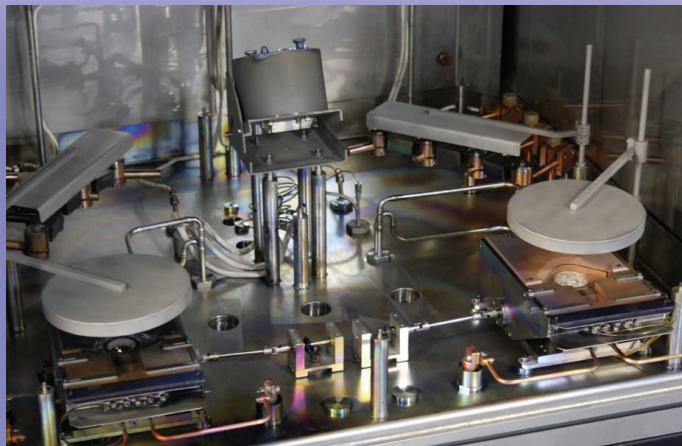

COMPONENTS

VPT FIXTURE ROTATION BEARINGS
SCR POWER CONTROLLERS
QUARTZ HEATER LAMPS
FEEDTHROUGHS
O-RINGS
VALVES
GEARS
MOTORS
BELTS

COMPONENT ASSEMBLIES

“6-SHOOTER” THERMAL EVAPORATION SOURCE
PLANETARY AND DOME FIXTURE ASSEMBLIES
ELECTRO-PNEUMATIC SHUTTER ASSEMBLIES
HEATER LAMP BAFFLES
EVAPORATION BAFFLES
EVAPORATION SHIELDS
CRYOGENIC TRAPS
PLANETARY CANS
DOME SEGMENTS